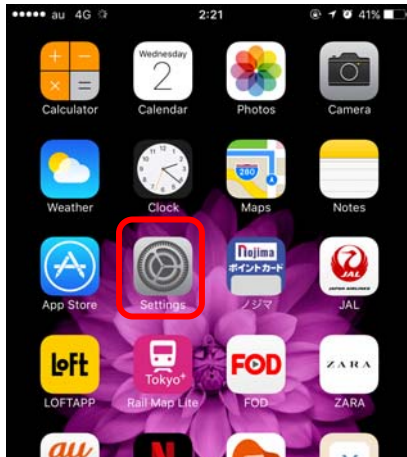

How to connect to Free Wi-Fi at Yokohama Museum of Art

iOS

"Settings"

"Wi-Fi"

choose "yma-free-wifi"

Please ask staffs at Yokohama Museum of Art for password.

input password -> "Connect"

Android

"Settings"

"Wi-Fi"

choose "yma-free-wifi"

input password -> "Connect"