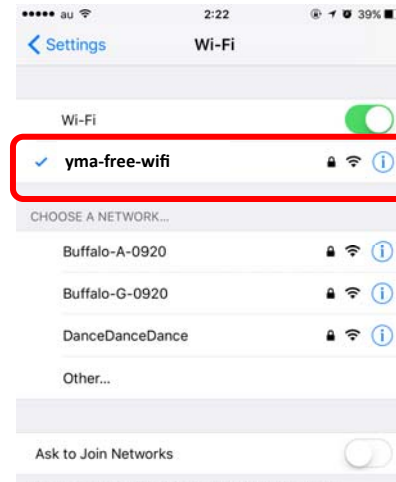

How to connect to Free Wi-Fi at Yokohama Museum of Art

iOS

"Settings"

"Wi-Fi"

choose "yma-free-wifi"

Please ask staffs at Yokohama Museum of Art for password.

input password -> "Connect"

Android

"Settings"

"Wi-Fi"

choose "yma-free-wifi"

input password -> "Connect"