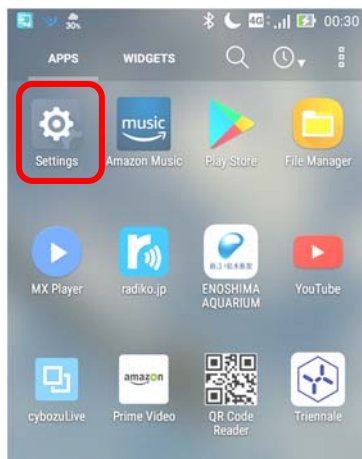

How to connect to Free Wi-Fi at Yokohama Museum of Art

iOS

"Settings"

"Wi-Fi"

choose "yma-free-wifi"

Please ask staffs at Yokohama Museum of Art for password.

input password -> "Connect"

Android