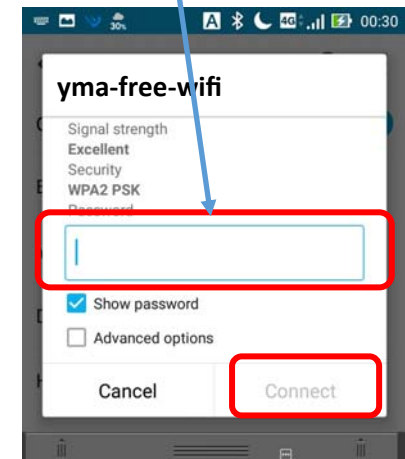

How to connect to Free Wi-Fi at Yokohama Museum of Art

iOS

"Settings"

"Wi-Fi"

choose "yma-free-wifi"

Please ask staffs at Yokohama Museum of Art for password.

input password -> "Connect"

Android

"Settings"

"Wi-Fi"

choose "yma-free-wifi"

input password -> "Connect"