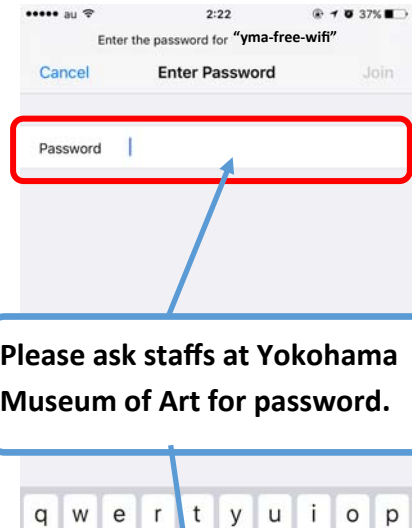

How to connect to Free Wi-Fi at Yokohama Museum of Art

iOS

"Settings"

"Wi-Fi"

choose "yma-free-wifi"

Please ask staffs at Yokohama Museum of Art for password.

input password -> "Connect"

Android

"Settings"

"Wi-Fi"

choose "yma-free-wifi"

input password -> "Connect"