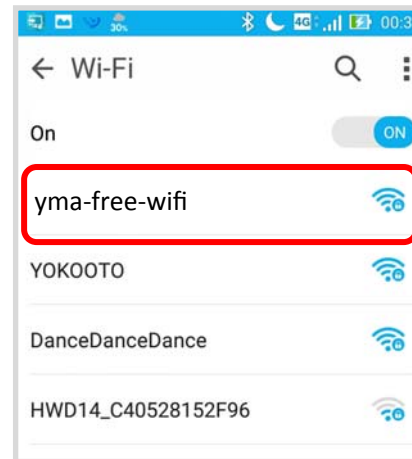

How to connect to Free Wi-Fi at Yokohama Museum of Art

iOS

"Settings"

"Wi-Fi"

choose "yma-free-wifi"

Please ask staffs at Yokohama Museum of Art for password.

input password -> "Connect"

Android

"Settings"

"Wi-Fi"

choose "yma-free-wifi"

input password -> "Connect"