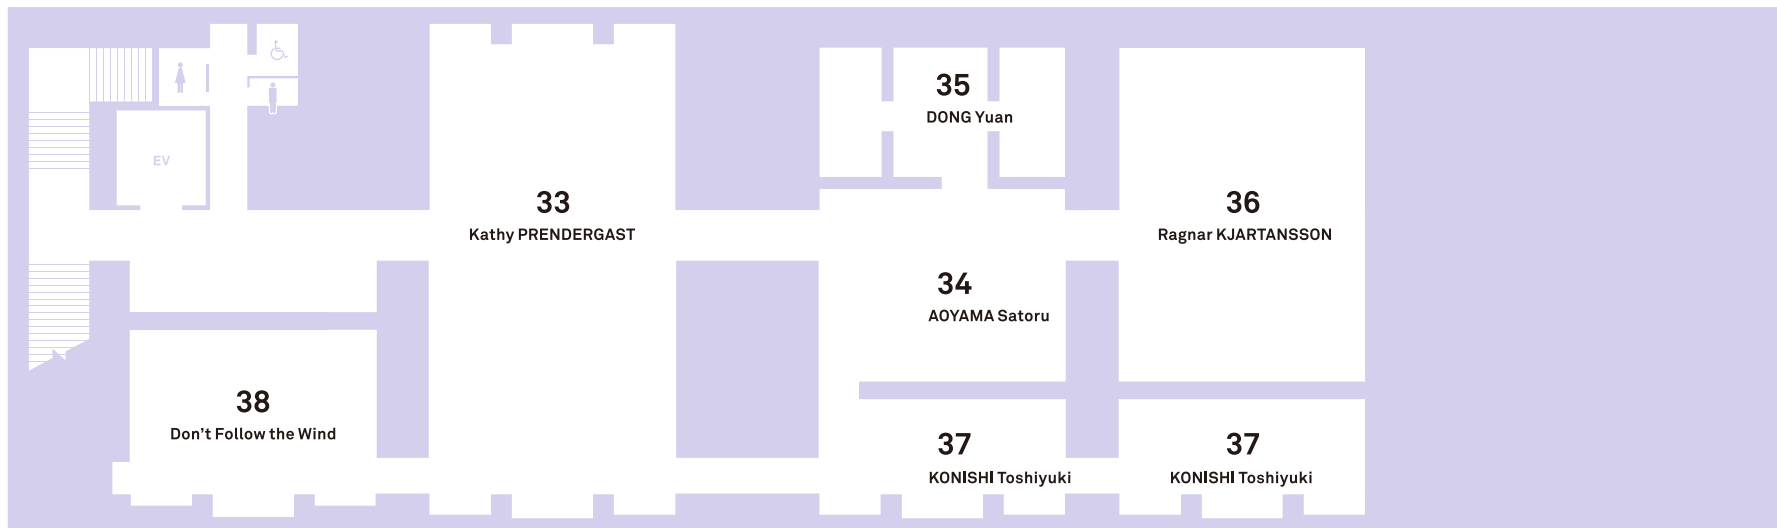

Yokohama Red Brick Warehouse No.1

3F

2F

*1F Ticket booth / SHOP Triennale 2017

*Exhibition plan is subject to change.