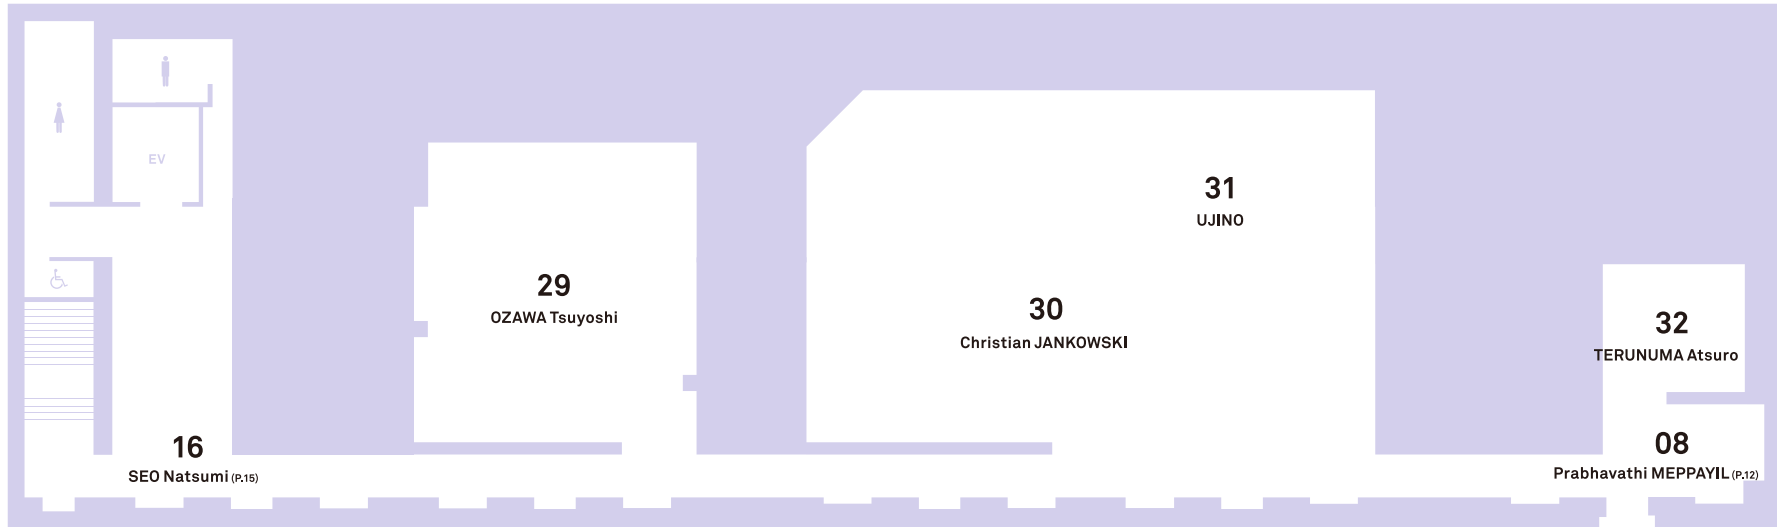

Yokohama Red Brick Warehouse No.1

3F

2F

*1F Ticket booth / SHOP Triennale 2017

*Exhibition plan is subject to change.